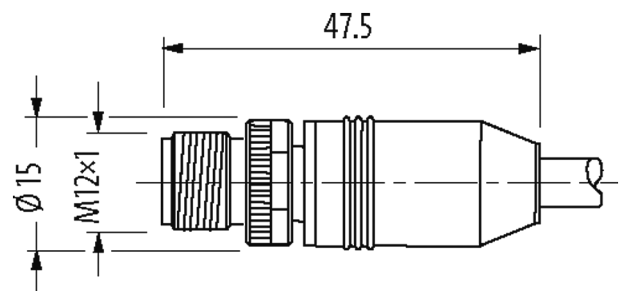

M12 male / M12 female 0° shielded Cube67

PUR 0.5+0.25 shielded gn UL/CSA+drag ch. 27m

Cube67

Male straight – female straight

M12 – M12, 6-pole

shielded

A-coded

Hybrid cable

Plastic housings with good resistance against chemicals and oils.

The resistance to aggressive media should be individually tested for your application. Further details on request.

Further cable lengths on request.

[Link to Product](#)**Illustration**

Product may differ from Image

Sketch

Male

Female

Product may differ from Image