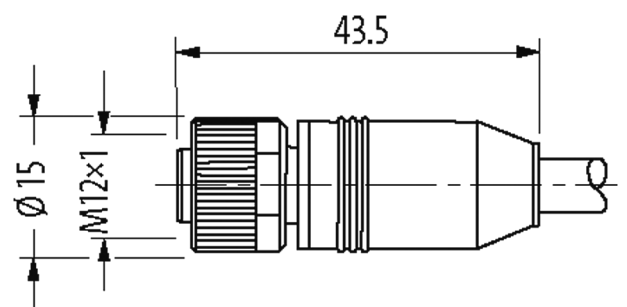

M12 male / M12 female 0° shielded Cube67

PUR 0.5+0.25 shielded gn UL/CSA+drag ch. 27m

Cube67

Male straight – female straight

M12 – M12, 6-pole

shielded

A-coded

Hybrid cable

Plastic housings with good resistance against chemicals and oils.

The resistance to aggressive media should be individually tested for your application. Further details on request.

Further cable lengths on request.

[Link to Product](#)**Illustration**

Product may differ from Image

Sketch

Male

Female

Product may differ from Image